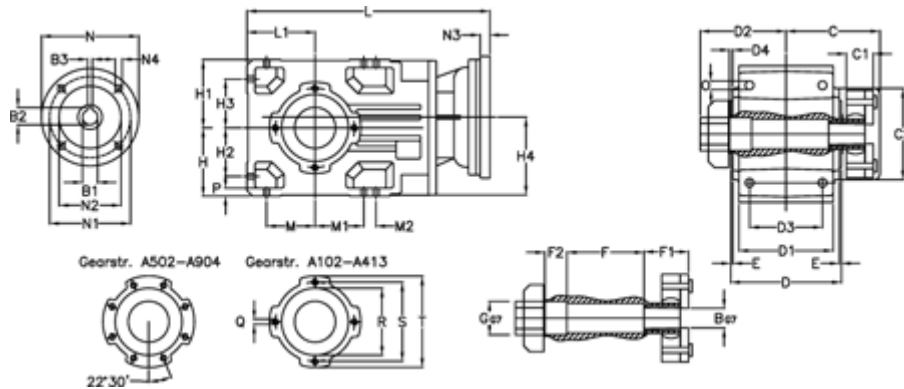

Article number: 296003513636225

Description: Bevel helical gearbox  
A353QF30-136,3-P71B5

## Measures

B = 30	D1 = 166	F2 = 53	L = 417.0	N3 = 4,5
B1 = 14	D2 = 80	G = 42	L1 = 100	N4 = M8x16
B2 = 16.3	D3 = 135	GA = 43	M = 73.0	O = 12.0
B3 = 5	d4 = 5.0	H = 100	M1 = 73.0	P = 11
C = 70.0	Description = A353 QF-xx P71 B5	H1 = 100	M2 = 11	Q = M10x17
C1 = 24	E = 3.5	H2 = 73.0	N = 160	R = 110
C2 = 90.0	F = 12.0	H3 = 73.0	N1 = 130	S = 130
D = 173	F1 = 48.0	H4 = 114.0	N2 = 110	T = 150